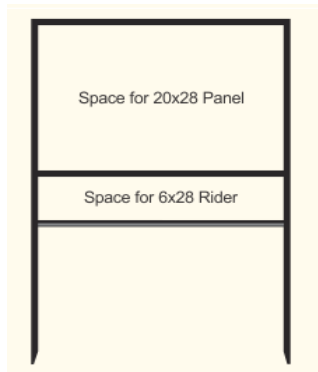

**18" x 30" w/
6x24 T&B Rider**
\$33.00

18" x 24" Swing A-Frame
Holds (1) Double
Sided Panel
\$30.00

18" x 24" Swing A-Frame
Holds (2) Single
Sided Panels
\$30.00

6" x 24" Rider Frame
\$18.00

T-Bar Stake
Designed for Single Sided Signs
\$13.00

Swing Posts
Available in White or Black (order)
24" Arm or 30" Arm
\$75.00 to \$85.00

Available to Order

18" x 30" Main Panel

6" x 24" Bottom Rider Only

6" x 30" Bottom Rider Only

20" x 30" Main Panel

6" x 24" Bottom Rider Only

20" x 28" Main Panel

22" x 24" Main Panel

24" x 18" Main Panel

36" x 18" Main Panel

24" x 24" Main Panel

Available to Order

30" x 24" Main Panel

24" x 30" Main Panel

24" x 36" Main Panel

36" x 48" Main Panel

48" x 48" Main Panel

12" x 18" Panel

30" x 24" Main Panel

Space for 30x24 House Shaped Panel

Space for 30x24 Dome Shaped Panel

Space for 30x24 Bevel Shaped Panel