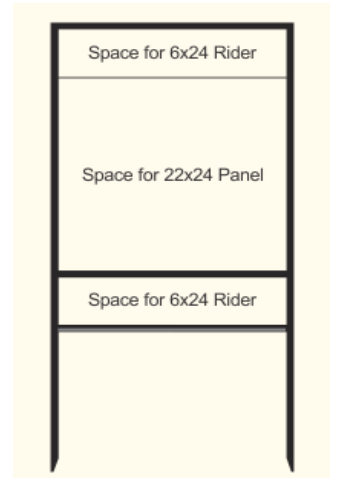

**18" x 30" w/
6x24 T&B Rider**
\$33.00

18" x 24" Swing A-Frame
Holds (1) Double
Sided Panel
\$30.00

18" x 24" Swing A-Frame
Holds (2) Single
Sided Panels
\$30.00

6" x 24" Rider Frame
\$18.00

T-Bar Stake
Designed for Single Sided Signs
\$13.00

Swing Posts
Available in White or Black (order)
24" Arm or 30" Arm
\$75.00 to \$85.00

Available to Order

18" x 30" Main Panel

6" x 24" Bottom Rider Only

6" x 30" Bottom Rider Only

20" x 30" Main Panel

6" x 24" Bottom Rider Only

20" x 28" Main Panel

22" x 24" Main Panel

24" x 18" Main Panel

36" x 18" Main Panel

24" x 24" Main Panel

Available to Order

30" x 24" Main Panel

24" x 30" Main Panel

24" x 36" Main Panel

36" x 48" Main Panel

48" x 48" Main Panel

12" x 18" Panel

30" x 24" Main Panel

Space for 30x24 House Shaped Panel

Space for 30x24 Dome Shaped Panel

Space for 30x24 Bevel Shaped Panel