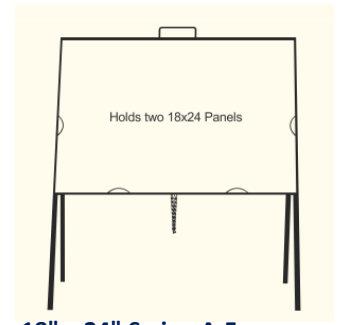

Stock Sign Frames

**18" x 24" w/
6x24 T&B Rider**
\$30.00

18" x 24" Banjo Frame
\$24.00

**18" x 24" w/
6x24 Bottom Rider**
\$28.00

**20" x 30" w/
6x24 T&B Rider**
\$33.00

**18" x 30" w/
6x30 T&B Rider**
\$33.00

**18" x 30" w/
6x24 T&B Rider**
\$33.00

18" x 24" Swing A-Frame
Holds (1) Double
Sided Panel
\$30.00

18" x 24" Swing A-Frame
Holds (2) Single
Sided Panels
\$30.00

6" x 24" Rider Frame
\$18.00

T-Bar Stake
Designed for Single Sided Signs
\$13.00

20" x 28" Main Panel

22" x 24" Main Panel

24" x 18" Main Panel

36" x 18" Main Panel

24" x 24" Main Panel

Available to Order

30" x 24" Main Panel

24" x 30" Main Panel