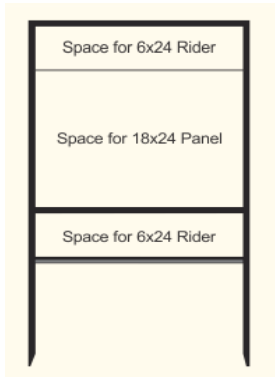

Stock Sign Frames

**18" x 24" w/
6x24 T&B Rider**
\$30.00

18" x 24" Banjo Frame
\$24.00

**18" x 24" w/
6x24 Bottom Rider**
\$28.00

**20" x 30" w/
6x24 T&B Rider**
\$33.00

**18" x 30" w/
6x30 T&B Rider**
\$33.00

**18" x 30" w/
6x24 T&B Rider**
\$33.00

18" x 24" Swing A-Frame
Holds (1) Double
Sided Panel
\$30.00

18" x 24" Swing A-Frame
Holds (2) Single
Sided Panels
\$30.00

6" x 24" Rider Frame
\$18.00

T-Bar Stake
Designed for Single Sided Signs
\$13.00

Swing Posts
Available in White or Black (order)
24" Arm or 30" Arm
\$75.00 to \$85.00

Available to Order

18" x 30" Main Panel

6" x 24" Bottom Rider Only

6" x 30" Bottom Rider Only

20" x 30" Main Panel

6" x 24" Bottom Rider Only

20" x 28" Main Panel

22" x 24" Main Panel

24" x 18" Main Panel

36" x 18" Main Panel

24" x 24" Main Panel

Available to Order

30" x 24" Main Panel

24" x 30" Main Panel