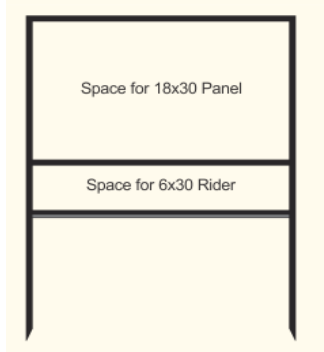

**18" x 30" w/
6x24 T&B Rider**
\$33.00

18" x 24" Swing A-Frame
Holds (1) Double
Sided Panel
\$30.00

18" x 24" Swing A-Frame
Holds (2) Single
Sided Panels
\$30.00

6" x 24" Rider Frame
\$18.00

T-Bar Stake
Designed for Single Sided Signs
\$13.00

Swing Posts
Available in White or Black (order)
24" Arm or 30" Arm
\$75.00 to \$85.00

Available to Order

18" x 30" Main Panel

6" x 24" Bottom Rider Only

6" x 30" Bottom Rider Only

20" x 30" Main Panel

6" x 24" Bottom Rider Only

20" x 28" Main Panel

22" x 24" Main Panel

24" x 18" Main Panel

36" x 18" Main Panel

24" x 24" Main Panel

Available to Order

30" x 24" Main Panel

24" x 30" Main Panel

24" x 36" Main Panel

36" x 48" Main Panel

48" x 48" Main Panel

12" x 18" Panel

30" x 24" Main Panel

Space for 30x24 House Shaped Panel

Space for 30x24 Dome Shaped Panel

Space for 30x24 Bevel Shaped Panel