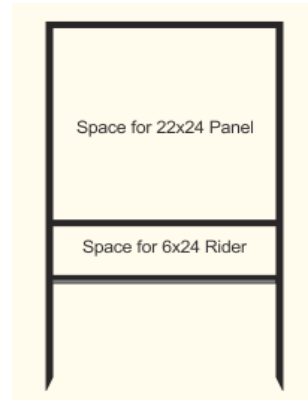

**18" x 30" w/
6x24 T&B Rider**
\$33.00

18" x 24" Swing A-Frame
Holds (1) Double
Sided Panel
\$30.00

18" x 24" Swing A-Frame
Holds (2) Single
Sided Panels
\$30.00

6" x 24" Rider Frame
\$18.00

T-Bar Stake
Designed for Single Sided Signs
\$13.00

Swing Posts
Available in White or Black (order)
24" Arm or 30" Arm
\$75.00 to \$85.00

Available to Order

18" x 30" Main Panel

6" x 24" Bottom Rider Only

6" x 30" Bottom Rider Only

20" x 30" Main Panel

6" x 24" Bottom Rider Only

20" x 28" Main Panel

22" x 24" Main Panel

24" x 18" Main Panel

36" x 18" Main Panel

24" x 24" Main Panel

Available to Order

30" x 24" Main Panel

24" x 30" Main Panel

24" x 36" Main Panel

36" x 48" Main Panel

48" x 48" Main Panel

12" x 18" Panel

30" x 24" Main Panel

Space for 30x24 House Shaped Panel

Space for 30x24 Dome Shaped Panel

Space for 30x24 Bevel Shaped Panel