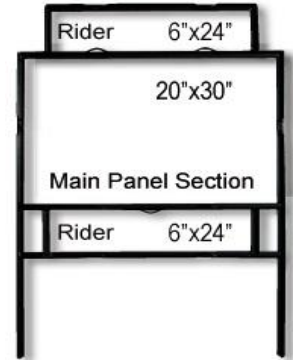

Stock Sign Frames

**18" x 24" w/
6x24 T&B Rider**
\$30.00

18" x 24" Banjo Frame
\$24.00

**18" x 24" w/
6x24 Bottom Rider**
\$28.00

**20" x 30" w/
6x24 T&B Rider**
\$33.00

**18" x 30" w/
6x30 T&B Rider**
\$33.00

**18" x 30" w/
6x24 T&B Rider**
\$33.00

18" x 24" Swing A-Frame
Holds (1) Double
Sided Panel
\$30.00

18" x 24" Swing A-Frame
Holds (2) Single
Sided Panels
\$30.00

6" x 24" Rider Frame
\$18.00

T-Bar Stake
Designed for Single Sided Signs
\$13.00

20" x 28" Main Panel

22" x 24" Main Panel

24" x 18" Main Panel

36" x 18" Main Panel

24" x 24" Main Panel

Available to Order

30" x 24" Main Panel

24" x 30" Main Panel

24" x 36" Main Panel

36" x 48" Main Panel

48" x 48" Main Panel

12" x 18" Panel

30" x 24" Main Panel

Space for 30x24 House Shaped Panel

Space for 30x24 Dome Shaped Panel

Space for 30x24 Bevel Shaped Panel