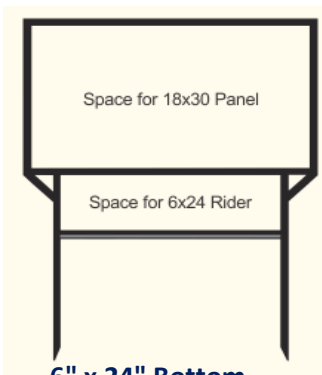

**18" x 30" w/
6x24 T&B Rider**
\$33.00

18" x 24" Swing A-Frame
Holds (1) Double
Sided Panel
\$30.00

18" x 24" Swing A-Frame
Holds (2) Single
Sided Panels
\$30.00

6" x 24" Rider Frame
\$18.00

T-Bar Stake
Designed for Single Sided Signs
\$13.00

Swing Posts
Available in White or Black (order)
24" Arm or 30" Arm
\$75.00 to \$85.00

Available to Order

18" x 30" Main Panel

6" x 24" Bottom Rider Only

6" x 30" Bottom Rider Only

20" x 30" Main Panel

6" x 24" Bottom Rider Only

20" x 28" Main Panel

22" x 24" Main Panel

24" x 18" Main Panel

36" x 18" Main Panel

24" x 24" Main Panel

Available to Order

30" x 24" Main Panel

24" x 30" Main Panel

24" x 36" Main Panel

36" x 48" Main Panel

48" x 48" Main Panel

12" x 18" Panel

30" x 24" Main Panel

Space for 30x24 House Shaped Panel

Space for 30x24 Dome Shaped Panel

Space for 30x24 Bevel Shaped Panel