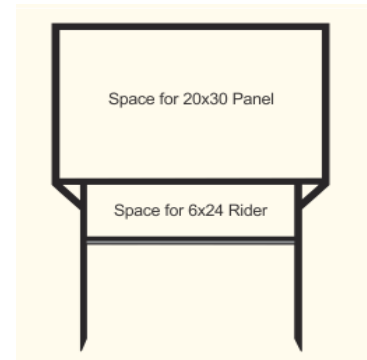

**18" x 30" w/
6x24 T&B Rider**
\$33.00

18" x 24" Swing A-Frame
Holds (1) Double
Sided Panel
\$30.00

18" x 24" Swing A-Frame
Holds (2) Single
Sided Panels
\$30.00

6" x 24" Rider Frame
\$18.00

T-Bar Stake
Designed for Single Sided Signs
\$13.00

Swing Posts
Available in White or Black (order)
24" Arm or 30" Arm
\$75.00 to \$85.00

Available to Order

18" x 30" Main Panel

6" x 24" Bottom Rider Only

6" x 30" Bottom Rider Only

20" x 30" Main Panel

6" x 24" Bottom Rider Only

20" x 28" Main Panel

22" x 24" Main Panel

24" x 18" Main Panel

36" x 18" Main Panel

24" x 24" Main Panel

Available to Order

30" x 24" Main Panel

24" x 30" Main Panel

24" x 36" Main Panel

36" x 48" Main Panel

48" x 48" Main Panel

12" x 18" Panel

30" x 24" Main Panel

Space for 30x24 House Shaped Panel

Space for 30x24 Dome Shaped Panel

Space for 30x24 Bevel Shaped Panel