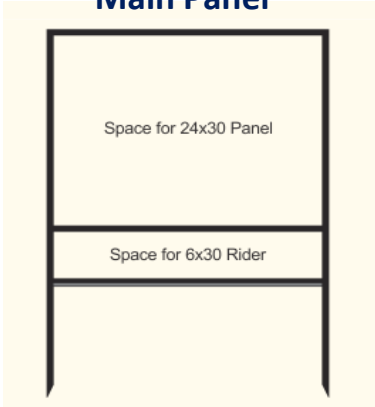

Swing Posts
Available in White or Black (order)
24" Arm or 30" Arm
\$75.00 to \$85.00

Available to Order

18" x 30" Main Panel

6" x 24" Bottom Rider Only

6" x 30" Bottom Rider Only

20" x 30" Main Panel

6" x 24" Bottom Rider Only

20" x 28" Main Panel

22" x 24" Main Panel

24" x 18" Main Panel

36" x 18" Main Panel

24" x 24" Main Panel

Available to Order

30" x 24" Main Panel

24" x 30" Main Panel

24" x 36" Main Panel

36" x 48" Main Panel

48" x 48" Main Panel

12" x 18" Panel

30" x 24" Main Panel

Space for 30x24 House Shaped Panel

Space for 30x24 Dome Shaped Panel

Space for 30x24 Bevel Shaped Panel

24" x 24" Panel

Space for 24x24 Diamond Shaped Panel

Space for 6x24 Rider

Space for 6x24 Rider

Space for 6x24 Rider

Space for 6x24 Rider