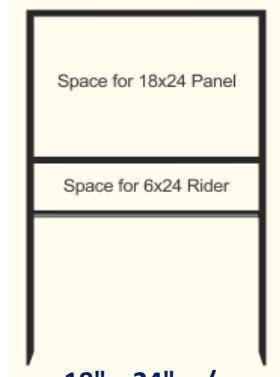

Stock Sign Frames

**18" x 24" w/
6x24 T&B Rider**
\$30.00

18" x 24" Banjo Frame
\$24.00

**18" x 24" w/
6x24 Bottom Rider**
\$28.00

**20" x 30" w/
6x24 T&B Rider**
\$33.00

**18" x 30" w/
6x30 T&B Rider**
\$33.00

**18" x 30" w/
6x24 T&B Rider**
\$33.00

18" x 24" Swing A-Frame
Holds (1) Double
Sided Panel
\$30.00

18" x 24" Swing A-Frame
Holds (2) Single
Sided Panels
\$30.00

6" x 24" Rider Frame
\$18.00

T-Bar Stake
Designed for Single Sided Signs
\$13.00

20" x 28" Main Panel

22" x 24" Main Panel

24" x 18" Main Panel

36" x 18" Main Panel

24" x 24" Main Panel

Available to Order

30" x 24" Main Panel

24" x 30" Main Panel

24" x 36" Main Panel

36" x 48" Main Panel

48" x 48" Main Panel

12" x 18" Panel

30" x 24" Main Panel

Space for 30x24 House Shaped Panel

Space for 30x24 Dome Shaped Panel

Space for 30x24 Bevel Shaped Panel