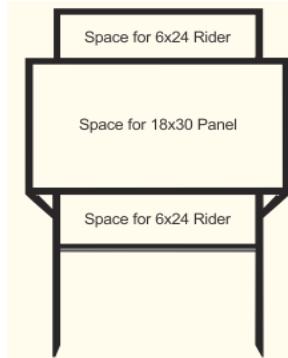

**18" x 30" w/
6x24 T&B Rider**
\$33.00

18" x 24" Swing A-Frame
Holds (1) Double
Sided Panel
\$30.00

18" x 24" Swing A-Frame
Holds (2) Single
Sided Panels
\$30.00

6" x 24" Rider Frame
\$18.00

T-Bar Stake
Designed for Single Sided Signs
\$13.00

20" x 28" Main Panel

22" x 24" Main Panel

24" x 18" Main Panel

36" x 18" Main Panel

24" x 24" Main Panel

Available to Order

30" x 24" Main Panel

24" x 30" Main Panel

24" x 36" Main Panel

36" x 48" Main Panel

48" x 48" Main Panel

12" x 18" Panel

30" x 24" Main Panel

Space for 30x24 House Shaped Panel

Space for 30x24 Dome Shaped Panel

Space for 30x24 Bevel Shaped Panel

24" x 24" Panel

Space for 24x24 Diamond Shaped Panel

Space for 6x24 Rider

Space for 6x24 Rider

Space for 6x24 Rider

Space for 6x24 Rider