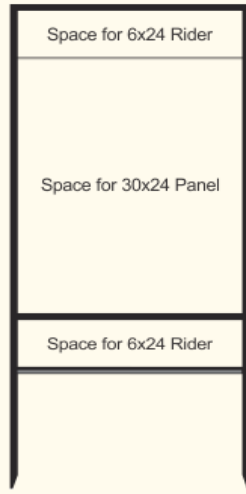

Swing Posts
Available in White or Black (order)
24" Arm or 30" Arm
\$75.00 to \$85.00

Available to Order

18" x 30" Main Panel

6" x 24" Bottom Rider Only

6" x 30" Bottom Rider Only

20" x 30" Main Panel

6" x 24" Bottom Rider Only

20" x 28" Main Panel

22" x 24" Main Panel

24" x 18" Main Panel

36" x 18" Main Panel

24" x 24" Main Panel

Available to Order

30" x 24" Main Panel

24" x 30" Main Panel

24" x 36" Main Panel

36" x 48" Main Panel

48" x 48" Main Panel

12" x 18" Panel

30" x 24" Main Panel

Space for 30x24 House Shaped Panel

Space for 30x24 Dome Shaped Panel

Space for 30x24 Bevel Shaped Panel

24" x 24" Panel

Space for 24x24 Diamond Shaped Panel

Space for 6x24 Rider

Space for 6x24 Rider

Space for 6x24 Rider

Space for 6x24 Rider