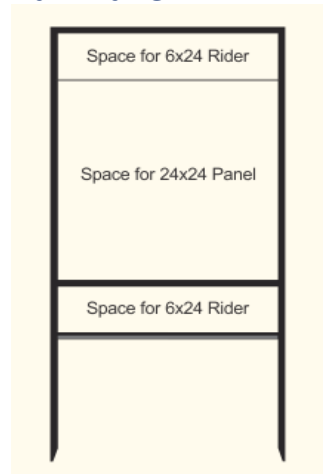

Swing Posts
Available in White or Black (order)
24" Arm or 30" Arm
\$75.00 to \$85.00

Available to Order

18" x 30" Main Panel

6" x 24" Bottom Rider Only

6" x 30" Bottom Rider Only

20" x 30" Main Panel

6" x 24" Bottom Rider Only

20" x 28" Main Panel

22" x 24" Main Panel

24" x 18" Main Panel

36" x 18" Main Panel

24" x 24" Main Panel

Available to Order

30" x 24" Main Panel

24" x 30" Main Panel

24" x 36" Main Panel

36" x 48" Main Panel

48" x 48" Main Panel

12" x 18" Panel

30" x 24" Main Panel

Space for 30x24 House Shaped Panel

Space for 30x24 Dome Shaped Panel

Space for 30x24 Bevel Shaped Panel

24" x 24" Panel

Space for 24x24 Diamond Shaped Panel

Space for 6x24 Rider

Space for 6x24 Rider

Space for 6x24 Rider

Space for 6x24 Rider