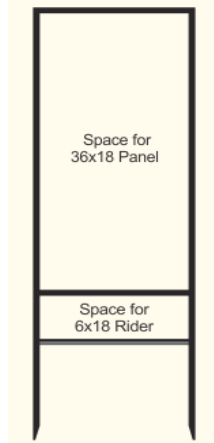

Swing Posts
Available in White or Black (order)
24" Arm or 30" Arm
\$75.00 to \$85.00

Available to Order

18" x 30" Main Panel

6" x 24" Bottom Rider Only

6" x 30" Bottom Rider Only

20" x 30" Main Panel

6" x 24" Bottom Rider Only

20" x 28" Main Panel

22" x 24" Main Panel

24" x 18" Main Panel

36" x 18" Main Panel

24" x 24" Main Panel

Available to Order

30" x 24" Main Panel

24" x 30" Main Panel

24" x 36" Main Panel

36" x 48" Main Panel

48" x 48" Main Panel

12" x 18" Panel

30" x 24" Main Panel

Space for 30x24 House Shaped Panel

Space for 30x24 Dome Shaped Panel

Space for 30x24 Bevel Shaped Panel

24" x 24" Panel

Space for 24x24 Diamond Shaped Panel

Space for 6x24 Rider

Space for 6x24 Rider

Space for 6x24 Rider

Space for 6x24 Rider