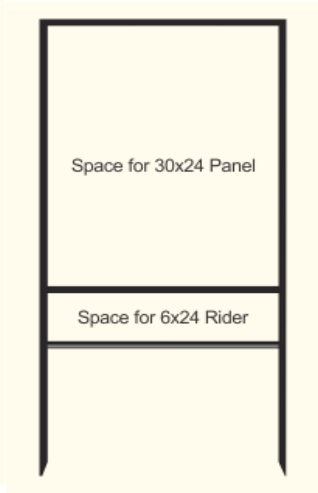

Swing Posts
Available in White or Black (order)
24" Arm or 30" Arm
\$75.00 to \$85.00

Available to Order

18" x 30" Main Panel

6" x 24" Bottom Rider Only

6" x 30" Bottom Rider Only

20" x 30" Main Panel

6" x 24" Bottom Rider Only

20" x 28" Main Panel

22" x 24" Main Panel

24" x 18" Main Panel

36" x 18" Main Panel

24" x 24" Main Panel

Available to Order

30" x 24" Main Panel

24" x 30" Main Panel

24" x 36" Main Panel

36" x 48" Main Panel

48" x 48" Main Panel

12" x 18" Panel

30" x 24" Main Panel

Space for 30x24 House Shaped Panel

Space for 30x24 Dome Shaped Panel

Space for 30x24 Bevel Shaped Panel

24" x 24" Panel

Space for 24x24 Diamond Shaped Panel

Space for 6x24 Rider

Space for 6x24 Rider

Space for 6x24 Rider

Space for 6x24 Rider