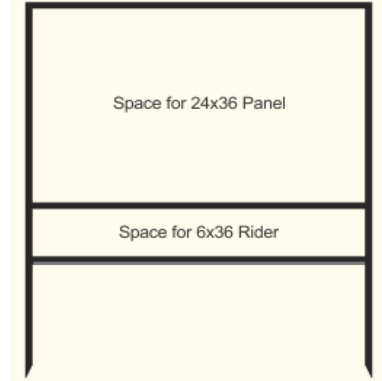

Swing Posts
Available in White or Black (order)
24" Arm or 30" Arm
\$75.00 to \$85.00

Available to Order

18" x 30" Main Panel

6" x 24" Bottom Rider Only

6" x 30" Bottom Rider Only

20" x 30" Main Panel

6" x 24" Bottom Rider Only

20" x 28" Main Panel

22" x 24" Main Panel

24" x 18" Main Panel

36" x 18" Main Panel

24" x 24" Main Panel

Available to Order

30" x 24" Main Panel

24" x 30" Main Panel

24" x 36" Main Panel

36" x 48" Main Panel

48" x 48" Main Panel

12" x 18" Panel

30" x 24" Main Panel

Space for 30x24 House Shaped Panel

Space for 30x24 Dome Shaped Panel

Space for 30x24 Bevel Shaped Panel