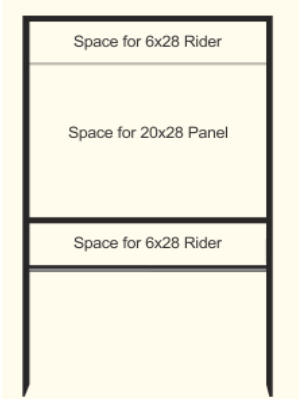

**18" x 30" w/
6x24 T&B Rider**
\$33.00

18" x 24" Swing A-Frame
Holds (1) Double
Sided Panel
\$30.00

18" x 24" Swing A-Frame
Holds (2) Single
Sided Panels
\$30.00

6" x 24" Rider Frame
\$18.00

T-Bar Stake
Designed for Single Sided Signs
\$13.00

Swing Posts
Available in White or Black (order)
24" Arm or 30" Arm
\$75.00 to \$85.00

Available to Order

18" x 30" Main Panel

6" x 24" Bottom Rider Only

6" x 30" Bottom Rider Only

20" x 30" Main Panel

6" x 24" Bottom Rider Only

20" x 28" Main Panel

22" x 24" Main Panel

24" x 18" Main Panel

36" x 18" Main Panel

24" x 24" Main Panel

Available to Order

30" x 24" Main Panel

24" x 30" Main Panel

24" x 36" Main Panel

36" x 48" Main Panel

48" x 48" Main Panel

12" x 18" Panel

30" x 24" Main Panel

Space for 30x24 House Shaped Panel

Space for 30x24 Dome Shaped Panel

Space for 30x24 Bevel Shaped Panel