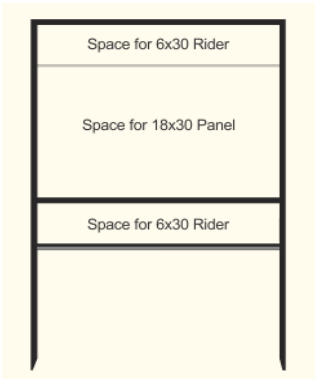

Stock Sign Frames

**18" x 24" w/
6x24 T&B Rider**
\$30.00

18" x 24" Banjo Frame
\$24.00

**18" x 24" w/
6x24 Bottom Rider**
\$28.00

**20" x 30" w/
6x24 T&B Rider**
\$33.00

**18" x 30" w/
6x30 T&B Rider**
\$33.00

**18" x 30" w/
6x24 T&B Rider**
\$33.00

18" x 24" Swing A-Frame
Holds (1) Double
Sided Panel
\$30.00

18" x 24" Swing A-Frame
Holds (2) Single
Sided Panels
\$30.00

6" x 24" Rider Frame
\$18.00

T-Bar Stake
Designed for Single Sided Signs
\$13.00

Swing Posts
Available in White or Black (order)
24" Arm or 30" Arm
\$75.00 to \$85.00

Available to Order

18" x 30" Main Panel

6" x 24" Bottom Rider Only

6" x 30" Bottom Rider Only

20" x 30" Main Panel

6" x 24" Bottom Rider Only

20" x 28" Main Panel

22" x 24" Main Panel

24" x 18" Main Panel

36" x 18" Main Panel

24" x 24" Main Panel

Available to Order

30" x 24" Main Panel

24" x 30" Main Panel