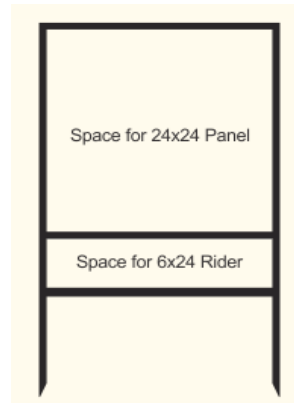

Swing Posts
Available in White or Black (order)
24" Arm or 30" Arm
\$75.00 to \$85.00

Available to Order

18" x 30" Main Panel

6" x 24" Bottom Rider Only

6" x 30" Bottom Rider Only

20" x 30" Main Panel

6" x 24" Bottom Rider Only

20" x 28" Main Panel

22" x 24" Main Panel

24" x 18" Main Panel

36" x 18" Main Panel

24" x 24" Main Panel

Available to Order

30" x 24" Main Panel

24" x 30" Main Panel

24" x 36" Main Panel

36" x 48" Main Panel

48" x 48" Main Panel

12" x 18" Panel

30" x 24" Main Panel

Space for 30x24 House Shaped Panel

Space for 30x24 Dome Shaped Panel

Space for 30x24 Bevel Shaped Panel

24" x 24" Panel

Space for 24x24 Diamond Shaped Panel

Space for 6x24 Rider

Space for 6x24 Rider

Space for 6x24 Rider

Space for 6x24 Rider