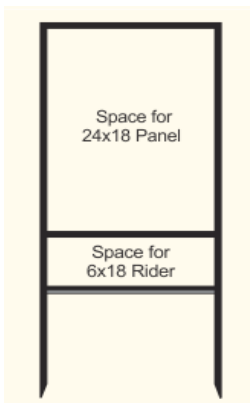

**18" x 30" w/
6x24 T&B Rider**
\$33.00

18" x 24" Swing A-Frame
Holds (1) Double
Sided Panel
\$30.00

18" x 24" Swing A-Frame
Holds (2) Single
Sided Panels
\$30.00

6" x 24" Rider Frame
\$18.00

T-Bar Stake
Designed for Single Sided Signs
\$13.00

Swing Posts
Available in White or Black (order)
24" Arm or 30" Arm
\$75.00 to \$85.00

Available to Order

18" x 30" Main Panel

6" x 24" Bottom Rider Only

6" x 30" Bottom Rider Only

20" x 30" Main Panel

6" x 24" Bottom Rider Only

20" x 28" Main Panel

22" x 24" Main Panel

24" x 18" Main Panel

36" x 18" Main Panel

24" x 24" Main Panel

Available to Order

30" x 24" Main Panel

24" x 30" Main Panel

24" x 36" Main Panel

36" x 48" Main Panel

48" x 48" Main Panel

12" x 18" Panel

30" x 24" Main Panel

Space for 30x24 House Shaped Panel

Space for 30x24 Dome Shaped Panel

Space for 30x24 Bevel Shaped Panel